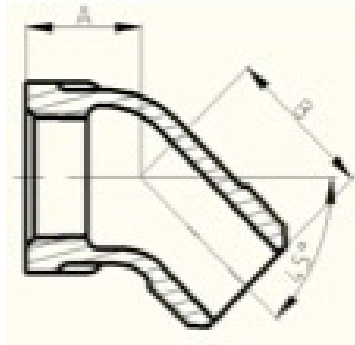

# Malleable Iron Fittings

## Female Equal Elbow 90° (90)

Size		Dimensions (mm)	
Inch	mm	A	B
1/2	15	22.4	29.2
3/4	20	24.9	32.8
1	25	28.5	37.3
1 1/4	32	32.8	43.4
1 1/2	40	36.3	47.8
2	50	42.7	56.4
2 1/2	65	49.5	65.3
3	80	55.1	76.2
4	100	66.3	94.0

## Male x Female Equal Elbow 90° (92)